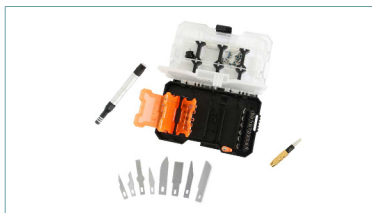

6 PC SCREW DRIVER SET
SW6309AB

SDSW1021A

SCREW DRIVER ROD SET
28IN1 SW1021A

SDJM8159

SCREW DRIVER SET 34IN1
JM8159

SDJM8166

SCREW DRIVER SET 61 PC
JM8166

SDJM8158